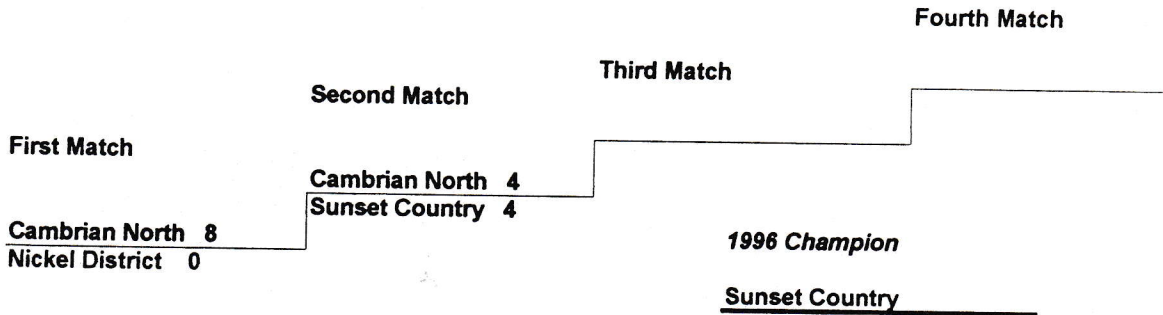

1996 Open Provincials

Sudbury, Ontario

Womens Teams Stepladder Results