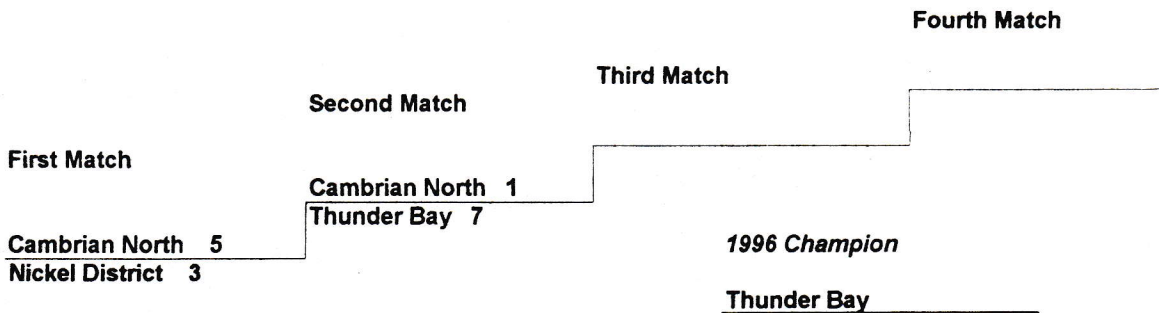

1996 Champion
Kevin Freeland

1996 Open Provincials

Sudbury, Ontario

Womens Teams Stepladder Results

Men's Teams Stepladder Results

Mixed Teams Stepladder Results

RECORD SCORES	OLD	96	New Record
LADIES TEAMS			
HIGH SINGLE	1442	1308	1442
HIGH 15	18372	17545	18372
HIGH POINTS	91.5	83.5	91.5
MENS TEAMS			
HIGH SINGLE	1554	1484	1554
HIGH 15	19060	18989	19060
HIGH POINTS	86	83.5	86
MIXED TEAMS			
HIGH SINGLE	1500	1311	1500
HIGH 15	18017	17479	18017
HIGH POINTS	90.5	83.5	90.5