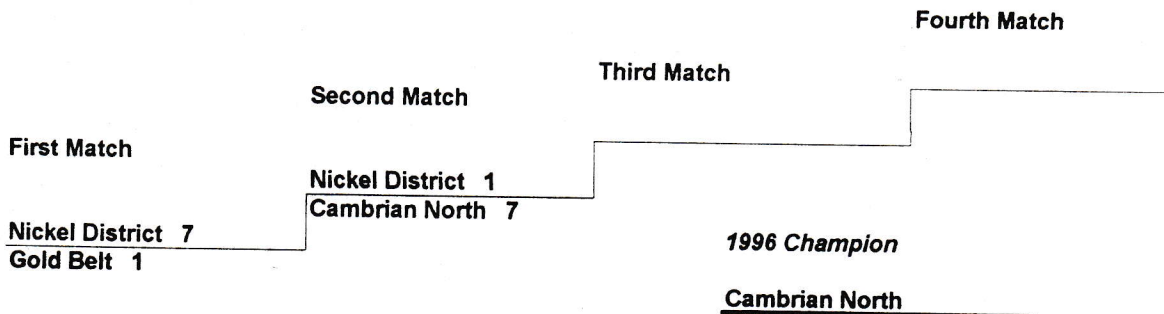

1996 Champion
Kevin Freeland

1996 Open Provincials

Sudbury, Ontario

Womens Teams Stepladder Results

Men's Teams Stepladder Results

Mixed Teams Stepladder Results

RECORD SCORES	OLD	96	New Record
LADIES TEAMS			
HIGH SINGLE	1442	1308	1442
HIGH 15	18372	17545	18372
HIGH POINTS	91.5	83.5	91.5
MENS TEAMS			
HIGH SINGLE	1554	1484	1554
HIGH 15	19060	18989	19060
HIGH POINTS	86	83.5	86
MIXED TEAMS			
HIGH SINGLE	1500	1311	1500
HIGH 15	18017	17479	18017
HIGH POINTS	90.5	83.5	90.5