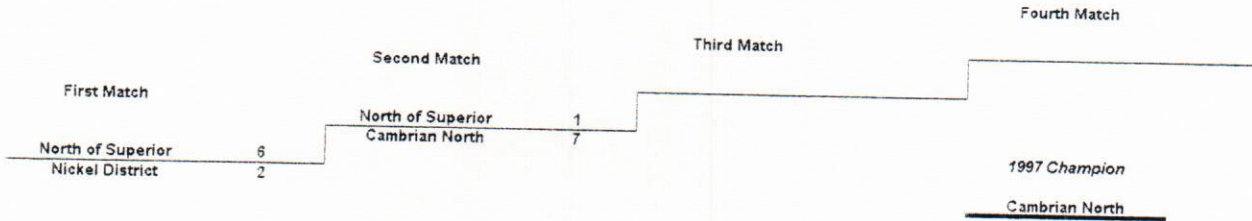

Mixed Teams Stepladder Results