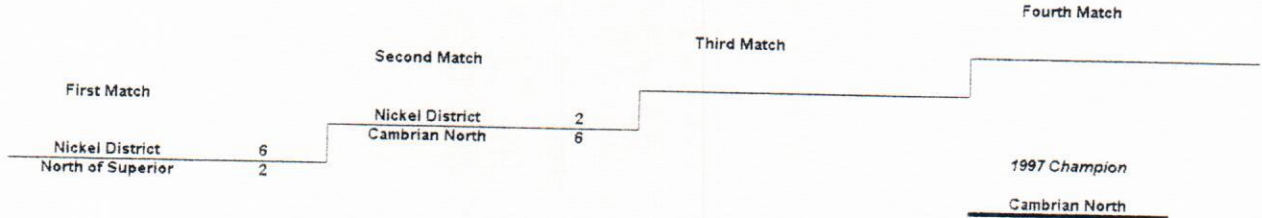

Women's Teams Stepladder Results