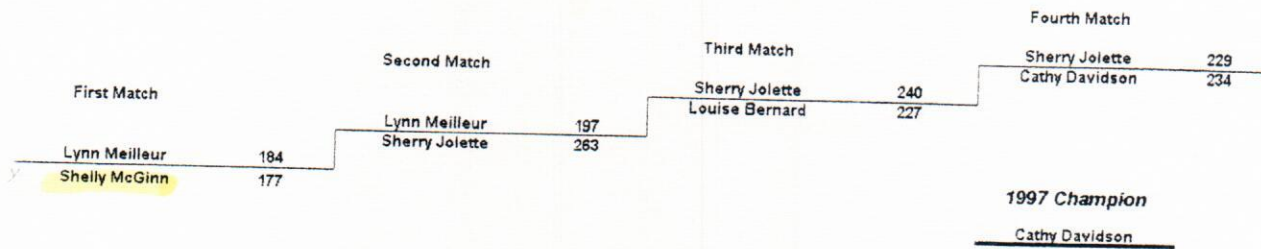

1997 Open Provincials
Dryden, Ontario

Womens Singles Stepladder Results