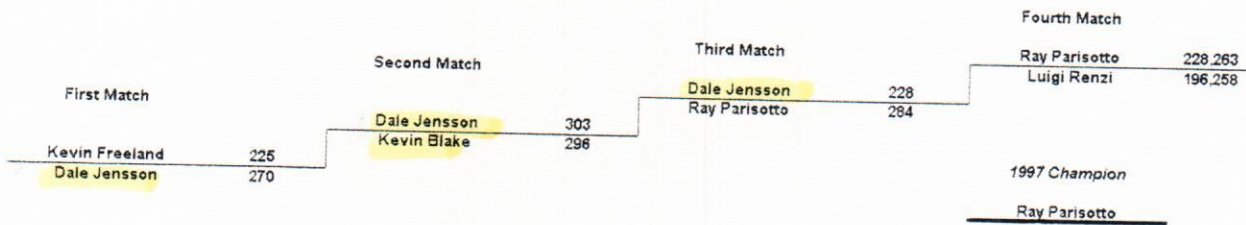

Mens Singles Stepladder Results