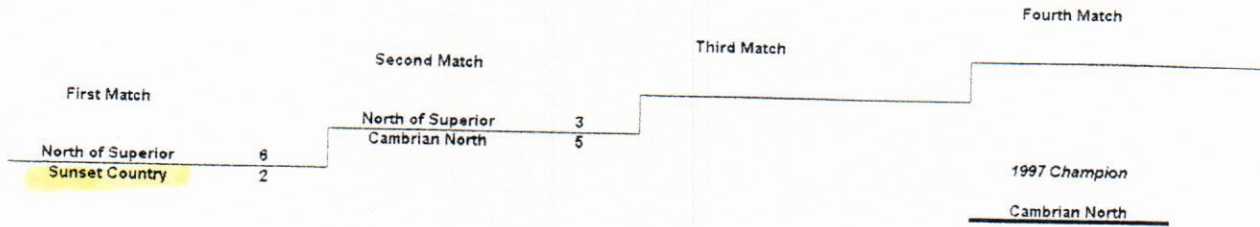

1997 Open Provincials

Dryden, Ontario

Mens Teams Stepladder Results